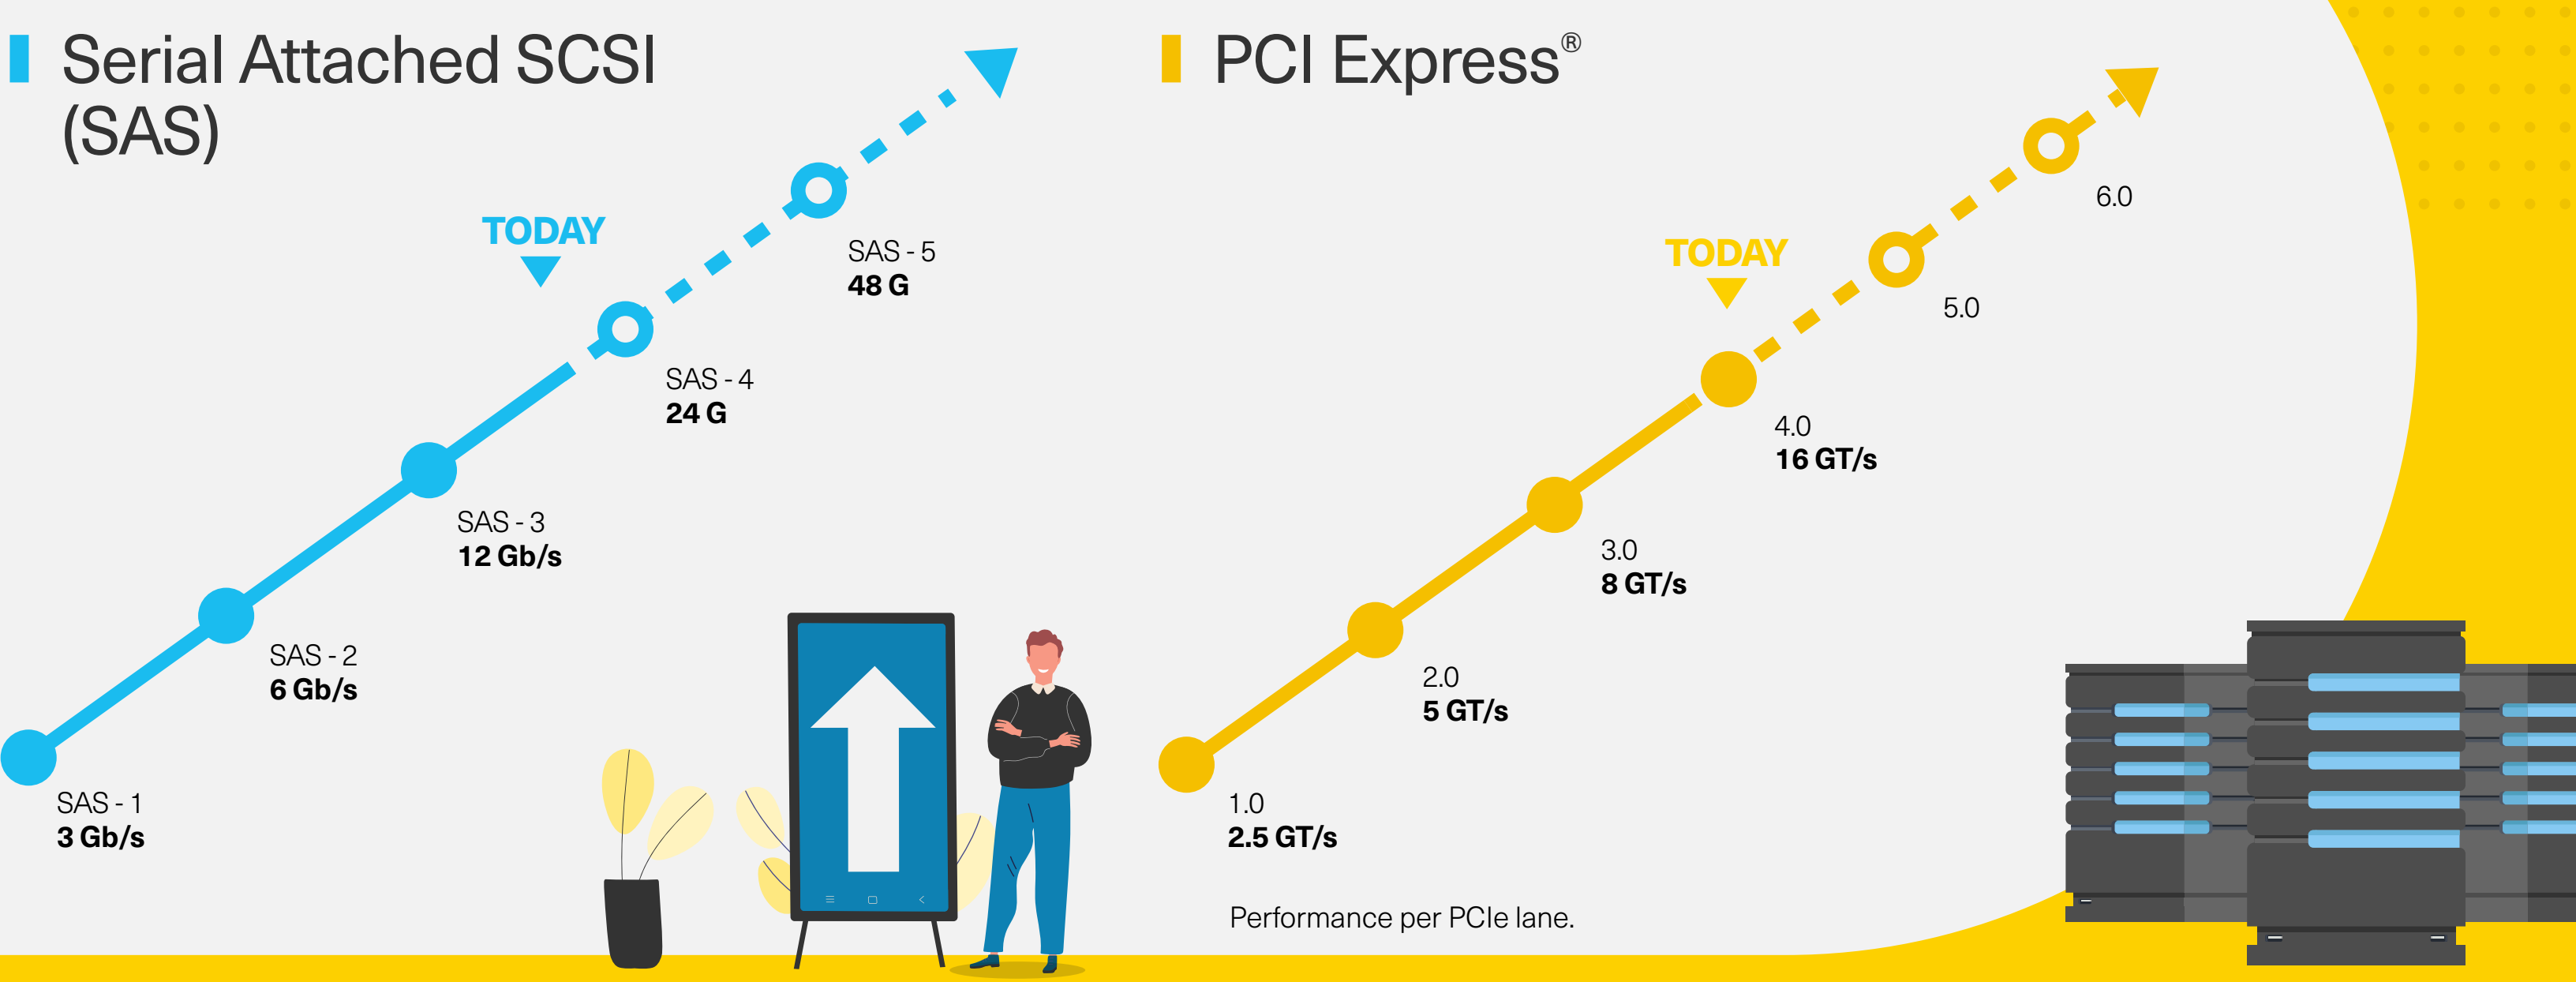

SAS & NVMe/PCIe® Technology Longevity

SAS and NVMe/PCIe interface roadmaps continue for years to come.

A Better Life with KIOXIA Next Gen Solutions

Value SAS SSDs

Data Center NVMe SSDs

Priced to Replace SATA

Single-Port 12Gb/s SAS Interface

RM5 Series Performance
Sequential reads up to 838 MB/s
Random reads up to 150,000 IOPS

Easy Replacement in SAS-Enabled Servers

Excellent Cost/Performance Compared to SATA

Single-Port NVMe Interface

CD5 Series (PCIe 3.0) Performance
Sequential reads up to 3,140 MB/s
Random reads up to 550,000 IOPS

CD6 Series (PCIe 4.0) Performance
Sequential reads up to 6,200 MB/s
Random reads up to 1,000,000 IOPS

When Ready to Deploy NVMe SSDs

RM and CD Series SSDs Designed for General Purpose, Hyperscale and Cloud Workloads