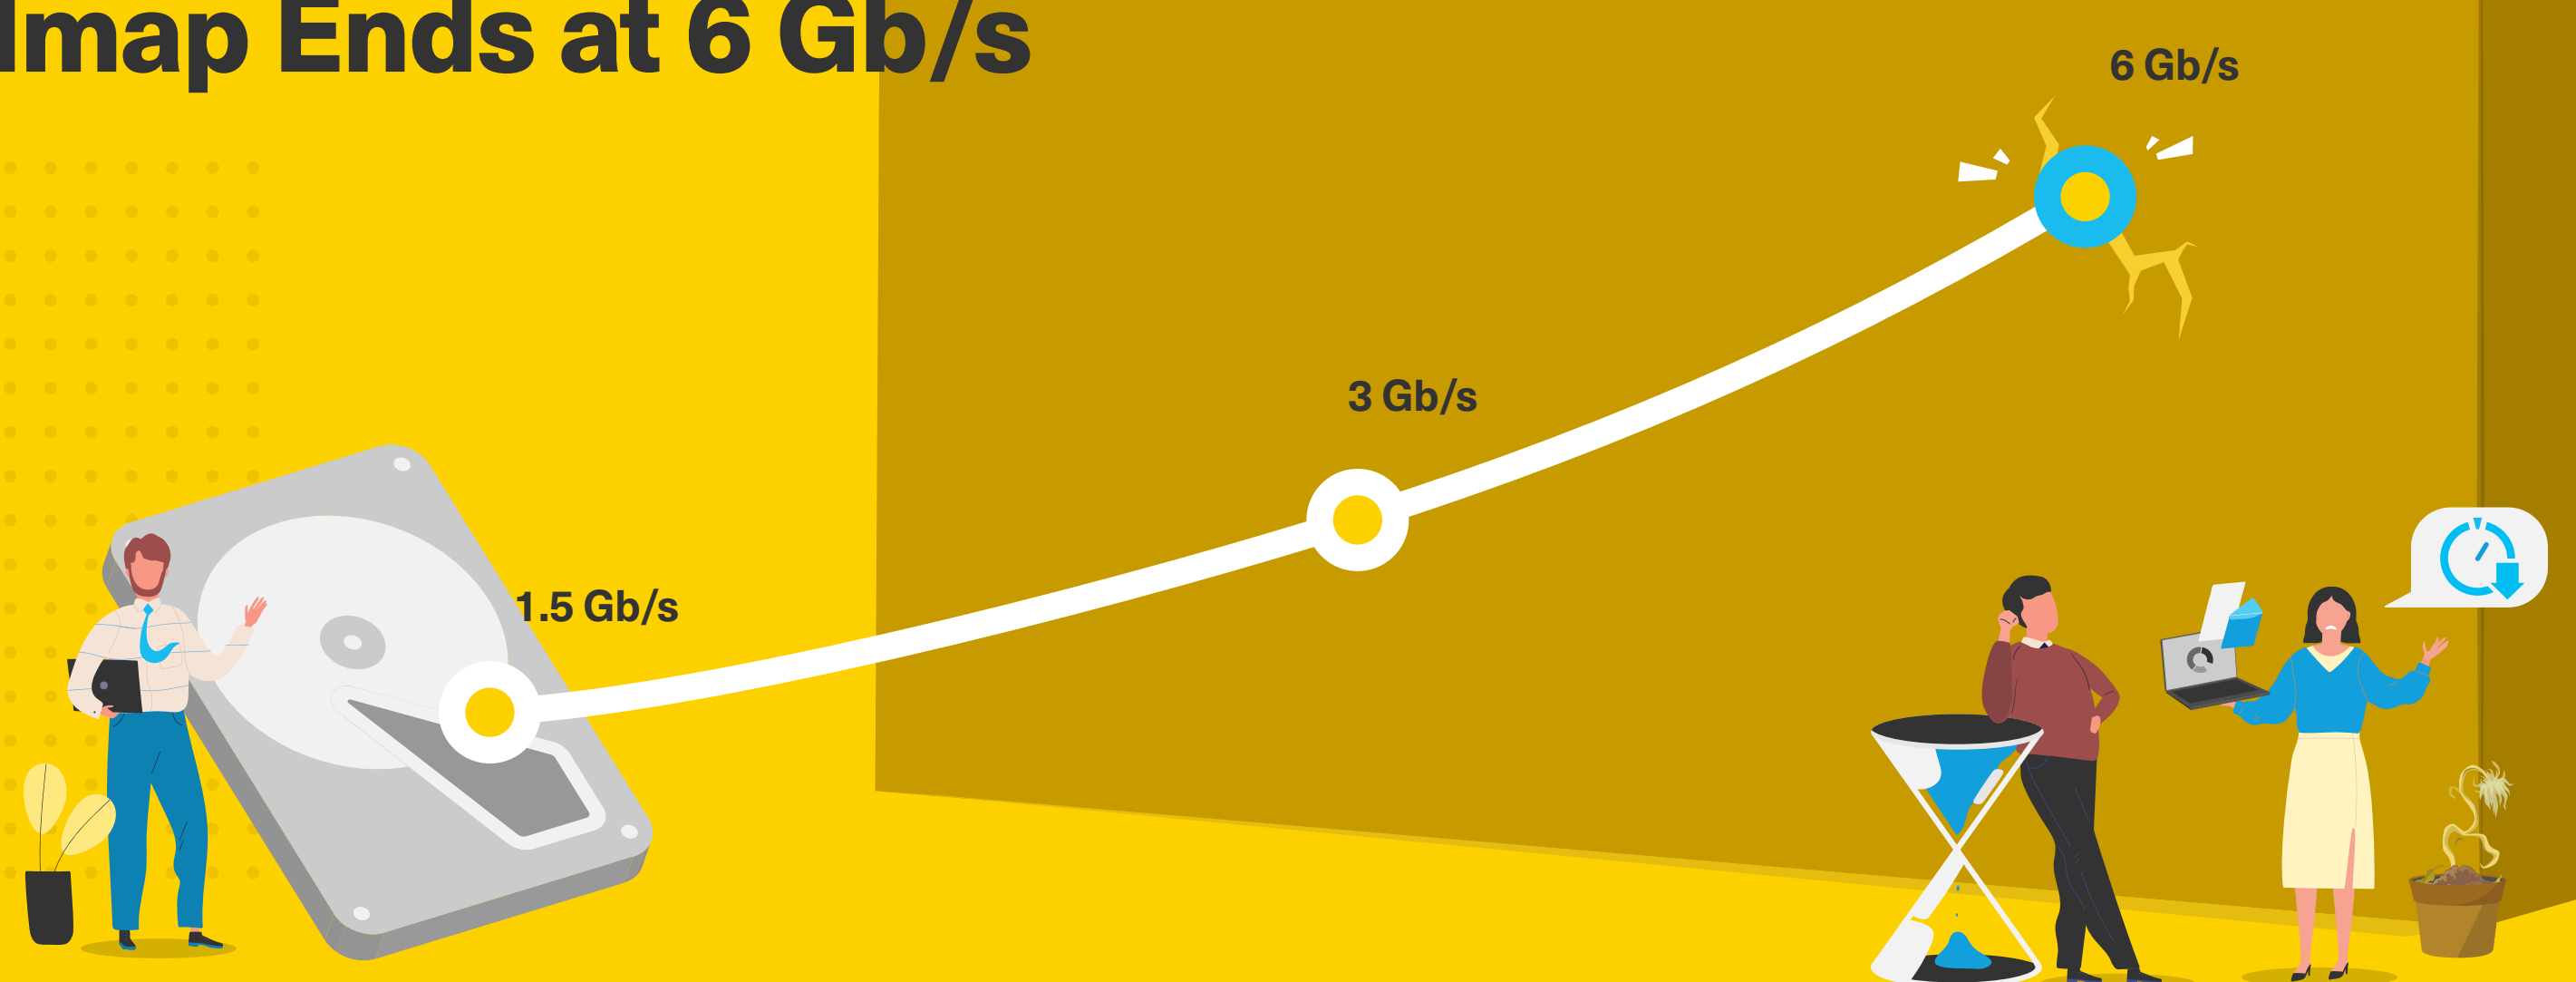

There is Life After SATA

KIOXIA

Upgrade application performance with Value SAS and data center NVMe™ SSDs

SATA Performance Roadmap Ends at 6 Gb/s